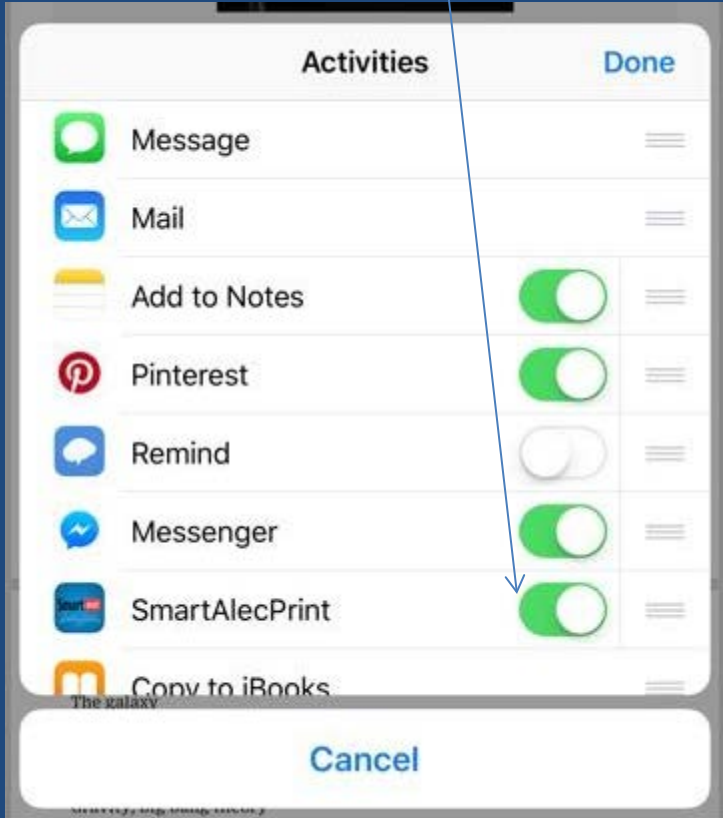

Cancel

Accept

Accept

Print documents are shown below
Use your library card and pin to print

← Tap HowtoPrint

→ Click Play

The video will be covered
in this tutorial

Tap Print

Use pinch to enlarge item.

Go to safari, select a page to print, and tap the share icon.

After pinch to enlarge,
tap share again.

Now, tap ...More

You may have to
scroll to the right

Locate SmartAlecPrint
Tap slider to activate

Once active it will be green

Now tap SmartAlec from the list

The page will be converted to a pdf and readied to send. Once it is ready, tap Send.

Print documents are shown below
Use your library card and pin to print