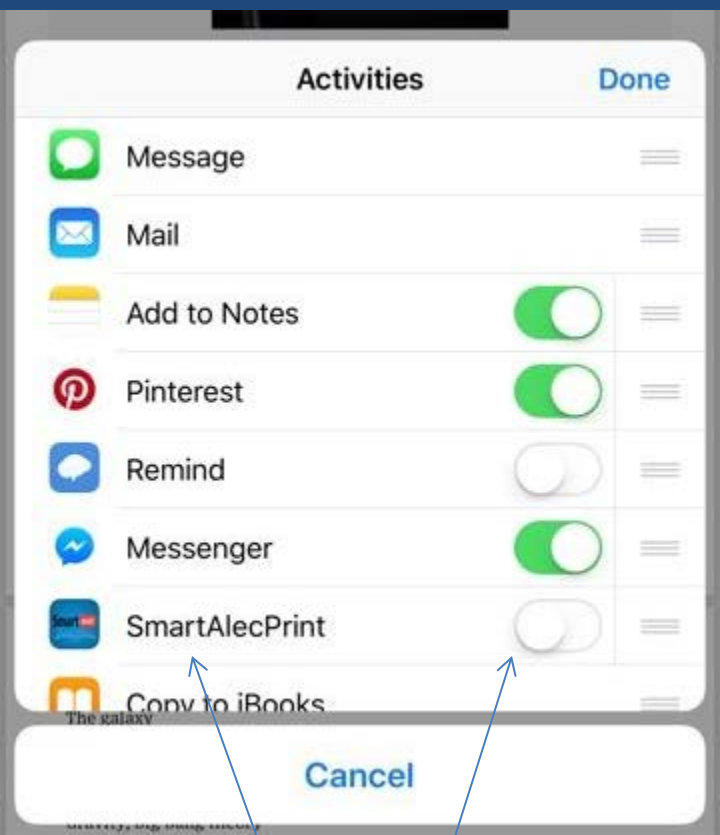

Cancel

Accept

Accept

Print documents are shown below
Use your library card and pin to print

← Tap HowtoPrint

→ Click Play

The video will be covered
in this tutorial

Tap Print

Use pinch to enlarge item.

Go to safari, select a page to print, and tap the share icon.

After pinch to enlarge,
tap share again.

Now, tap ...More

You may have to
scroll to the right

Locate SmartAlecPrint
Tap slider to activate

Once active it will be green

Now tap SmartAlec from the list

The page will be converted to a pdf and readied to send. Once it is ready, tap Send.

Print documents are shown below
Use your library card and pin to print